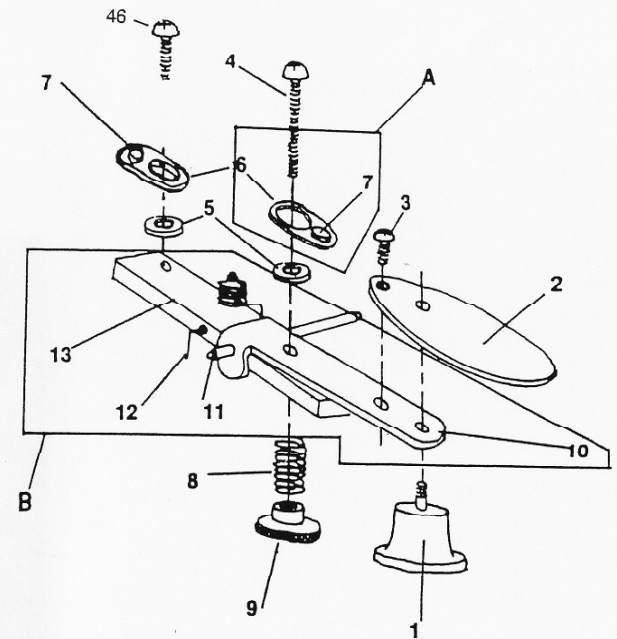

VIBROKEYER
DELUXE & STANDARD

Upper/Lower Trunion Screws
and Locking Nut w/o jewel
for Standard Model only

NOTE: TRUNION PIN-USE 11a
FOR STANDARD MODEL ONLY