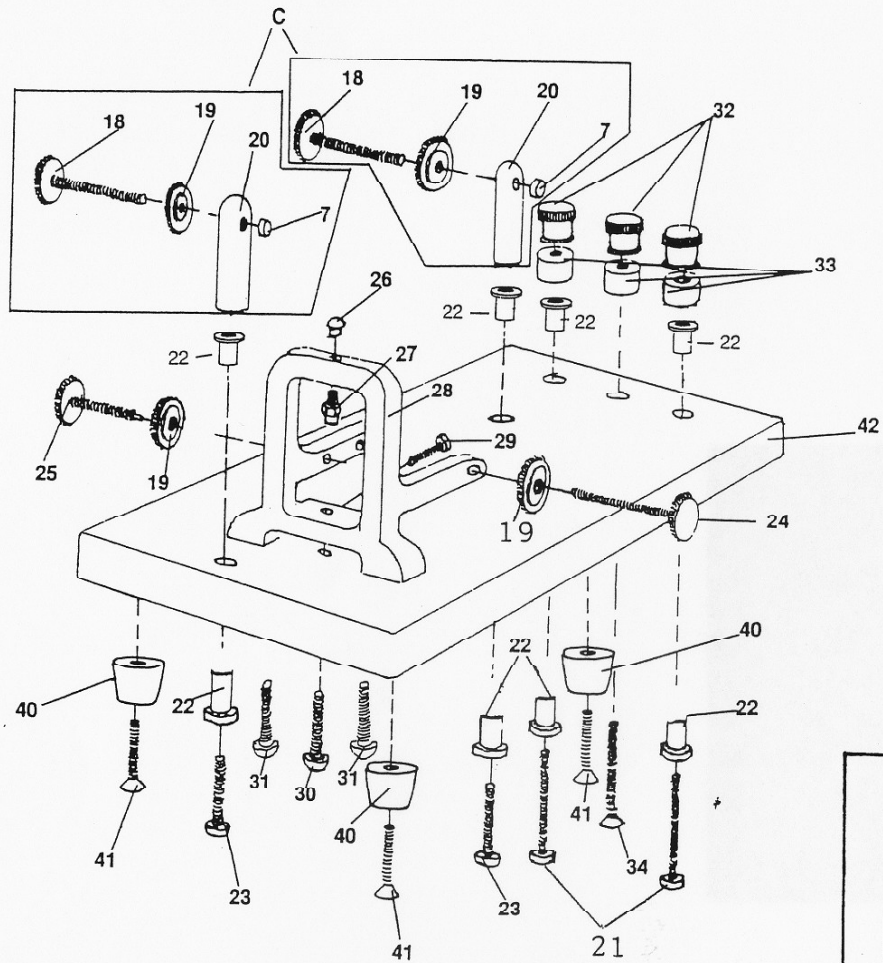

VIBROKEYER
DELUXE & STANDARD

Upper/Lower Trunion Screws
and Locking Nut w/o jewel
for Standard Model only

NOTE: TRUNION PIN-USE 11a
FOR STANDARD MODEL ONLY