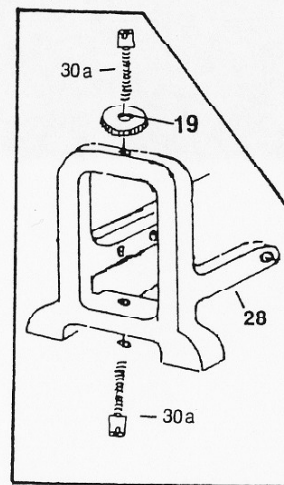

VIBROKEYER
DELUXE & STANDARD

Upper/Lower Trunion Screws
and Locking Nut w/o jewel
for Standard Model only

NOTE: TRUNION PIN-USE 11a
FOR STANDARD MODEL ONLY